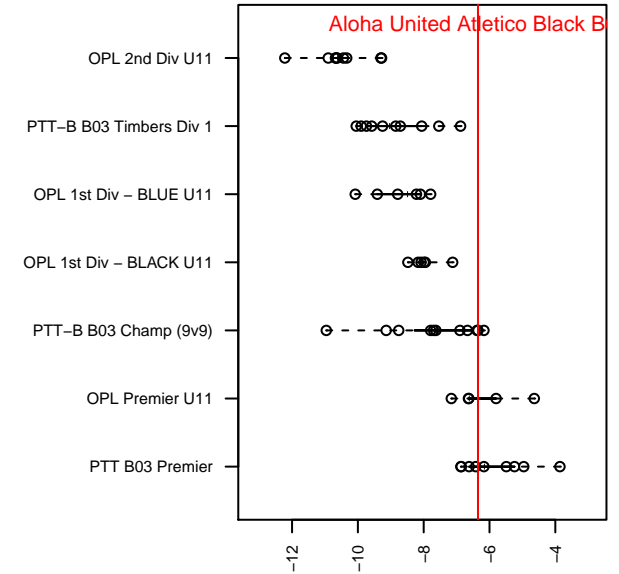

# Aloha United Atletico Black B03

Aloha United; AUSC  
 Beaverton, OR  
 B03 total strength=507  
 attack=0.6 defense=0.22  
 fall league = PTT-B B03 Championship (9v9)  
 spr league = Spr OYS B03 Premier White

alt names used:  
 Aloha Atletico Black  
 ALOHA UNITED ATLETICO BLACK (OR)  
 AUSC – Atletico Black  
 AUSC – Atletico Black  
 AUSC – Atletico Black  
 AUSC – Atletico Black

Venues played:  
 2014 Oswego Nike Cup Silver/Bronze U11  
 2014 Mt Hood Challenge U11  
 2014 PTT-B B03 Championship (9v9)  
 2014 OYS Presidents Cup B03  
 2014 Spr OYS B03 Premier White  
 2014 OYS State Cup B03

**Aloha United Atletico Black B03**  
 Dots are actual minus expected GF (blue circles) and GA (red triangles).  
 Blue line is smoothed change in attack strength. Red is smoothed change in defense strength.

**attack and defense variance (black dot)  
relative to other teams  
and top 10 in region**

**attack and defense rating  
relative to others at age  
and all opponents in last 13 months**

**Performance relative to 13 month average**