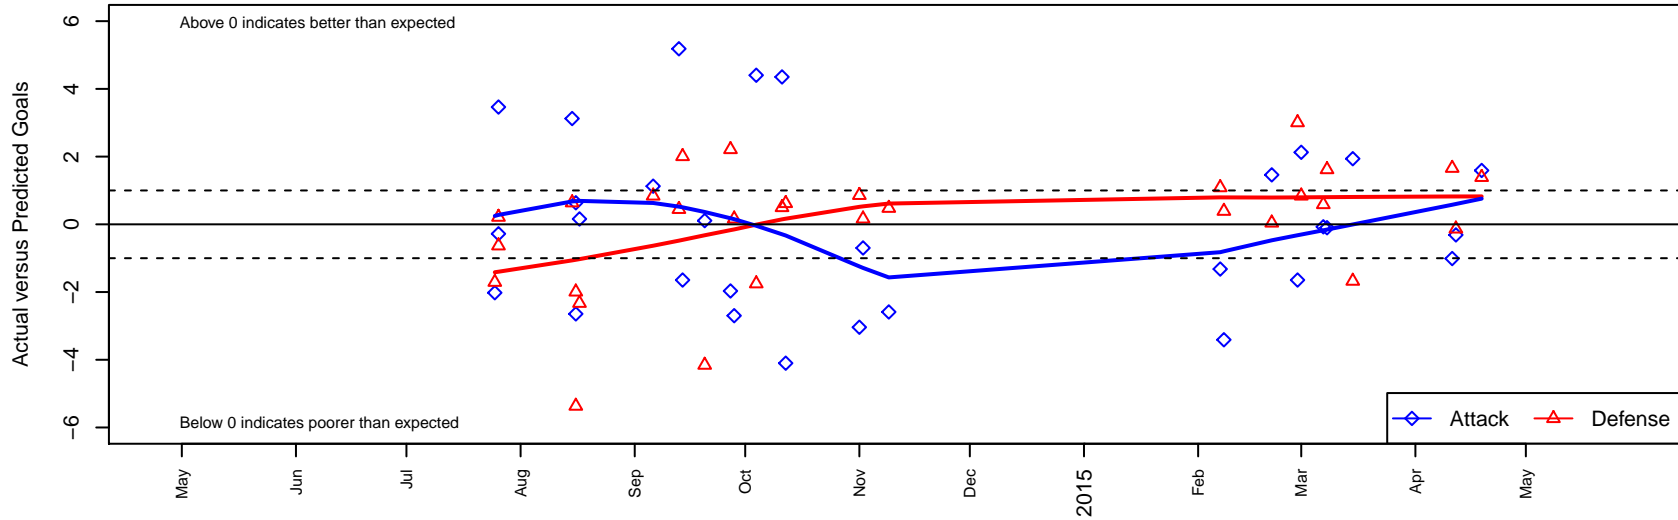

# Aloha United Atletico Black B03

Aloha United; AUSC  
 Beaverton, OR  
 B03 total strength=507  
 attack=0.6 defense=0.22  
 fall league = PTT-B B03 Championship (9v9)  
 spr league = Spr OYS B03 Premier White

**Aloha United Atletico Black B03**  
 Dots are actual minus expected GF (blue circles) and GA (red triangles).  
 Blue line is smoothed change in attack strength. Red is smoothed change in defense strength.

**attack and defense variance (black dot)  
relative to other teams  
and top 10 in region**

**attack and defense rating  
relative to others at age  
and all opponents in last 13 months**

**Performance relative to 13 month average**