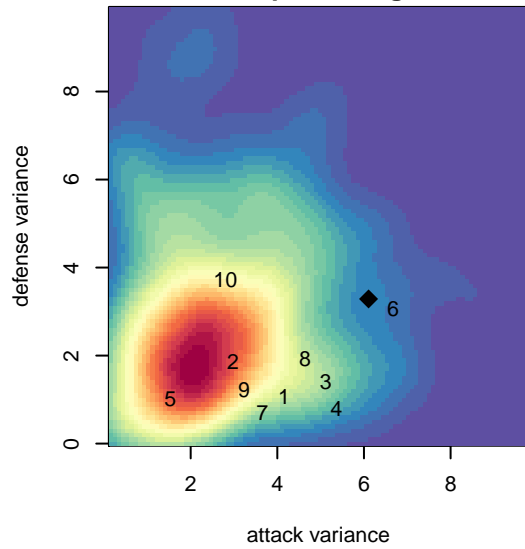

**attack and defense variance (black dot)
relative to other teams
and top 10 in region**